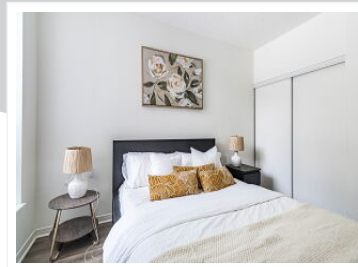

unit 102-20 Olive Avenue, Toronto, ON M2N 7G5

\$518,888

View virtual tour at:
<https://view.tours4listings.com/unit-102-20-olive-ave-nue-toronto/>

Parm Sharda

Broker

4746561

(647) 388-5820

parmsharda@gmail.com