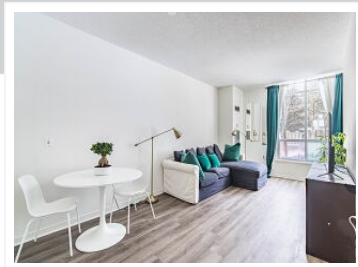

unit 102-20 Olive Avenue, Toronto, ON M2N 7G5

\$518,888

View virtual tour at:
<https://view.tours4listings.com/unit-102-20-olive-ave-nue-toronto/>

Parm Sharda

Broker

4746561

(647) 388-5820

parmsharda@gmail.com