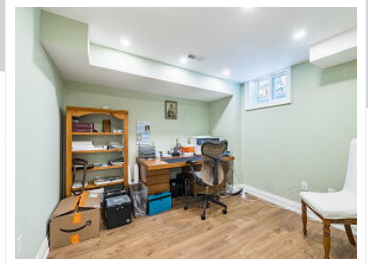

680 Bookham Crescent, Mississauga, ON L4Z 1T9

View virtual tour at:  
<https://view.tours4listings.com/680-bookham-crescent-mississauga/>

This exceptional over 3800 sq ft custom-rebuilt (permits and plans attached) with added functional living space this luxury home stands as the finest property on the street, offering unmatched craftsmanship and modern elegance in the highly sought-after RathbuRn area of Mississauga. Situated on a desirable corner lot, this residence features 4 spacious 9 Feet bedrooms upstairs, each with its own adjoining bathroom, and huge walk ins closets providing ultimate comfort and privacy. The exterior is finished in premium stucco, delivering a refined, elegant appearance while offering excellent durability and long-term cost savings. Inside, the main level showcases 9-inch baseboards, crown molding's, custom wall casings, and a bright, open layout designed for upscale living. A beautifully appointed custom kitchen with quartz countertops and heated floor, a large center island, with walkout to the fully fenced and meticulously landscaped backyard with BBQ gas hookup serves as the heart of the home-perfect