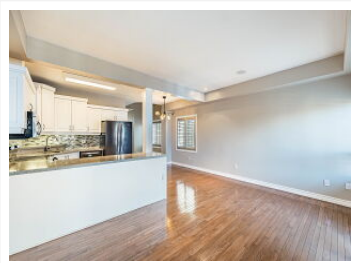

4073 Medland Drive, Burlington, ON L7M 4Z6

View virtual tour at:
<https://view.tours4listings.com/4073-medland-drive-burlington/>

Olena Kukurudza
Realtor

(647) 300-2543
olenatv@gmail.com
<https://olenasellshome.com>