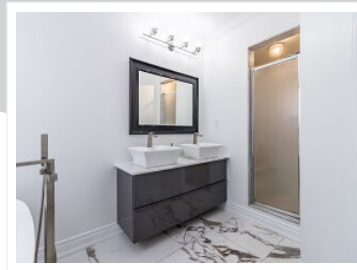

3839 Manatee Way, Mississauga, ON L5M 6Y1

View virtual tour at:
<https://view.tours4listings.com/3839-manatee-way-mississauga/>

Ealia Lawendy
Real Estate Salesperson

(647) 703-7878
ealia_l@hotmail.com

RIGHT AT HOME REALTY