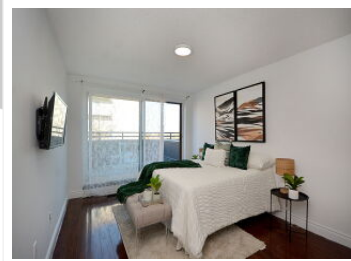

3455 Morning Star Drive. #210, Mississauga, ON L4T 3T9

View virtual tour at:
<https://view.tours4listings.com/3455-morning-star-drive-210-mississauga/>

Garry Srivastava
Sales Representative

(905) 598-0327
garrysrivastava@gmail.com
<http://www.garrysrivastava.c21peopleschoicerealty.com>