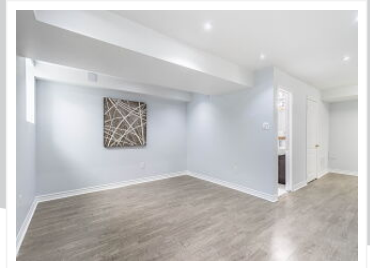

325 Trudeau Drive, Milton, ON L9T 8Y7

\$1,499,000 • TRREB# W11992111 • House • Detached • 4 bedrooms • 4 bathrooms

View virtual tour at:
<https://view.tours4listings.com/325-trudeau-drive-milton/>

Mahesh & Rakhee Khatri