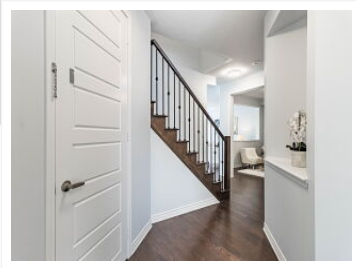

325 Trudeau Drive, Milton, ON L9T 8Y7

\$1,499,000 • TRREB# W11992111 • House • Detached • 4 bedrooms • 4 bathrooms

View virtual tour at:
<https://view.tours4listings.com/325-trudeau-drive-milton/>

Mahesh & Rakhee Khatri