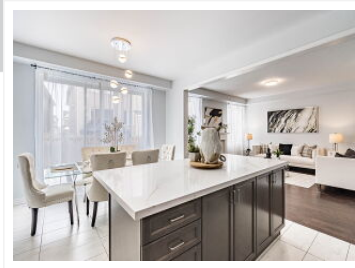

325 Trudeau Drive, Milton, ON L9T 8Y7

\$1,499,000 • TRREB# W11992111 • House • Detached • 4 bedrooms • 4 bathrooms

View virtual tour at:
<https://view.tours4listings.com/325-trudeau-drive-milton/>

Mahesh & Rakhee Khatri