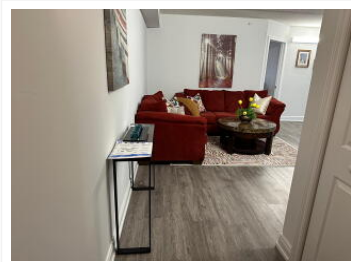

310-1350 Main Street East, Milton, ON L9T 7S7

• Apartment • Condominium • 2 bedrooms • 2 bathrooms

• 1000-1199

View virtual tour at:
<https://view.tours4listings.com/310-1350-main-street-east-milton/>

Don't miss this gorgeous 2 bedrooms very spacious condo located in Dempsy Neighborhood. Recently installed vinyl floor gives the space an ample and luxurious feel and freshly painted condo unit perfect for the first time home buyers or investors. A bright and very spacious 2 bdrm, 2bath corner unit within walking distance to the go train, shopping, leisure Centre, movie theatre, arts Centre and just 2 minutes to the HWY 401. California shutters throughout. In-suite laundry w/upgraded premium high efficiency washer/dryer. 1 parking spot /storage locker/fantastic clubhouse/gym.