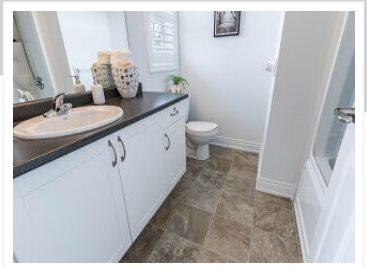

310-1350 Main Street East, Milton, ON L9T 7S7

• Apartment • Condominium • 2 bedrooms • 2 bathrooms

• 1000-1199

View virtual tour at:
<https://view.tours4listings.com/310-1350-main-street-east-milton/>

Don't miss this gorgeous 2 bedrooms very spacious condo located in Dempsy Neighborhood. Recently installed vinyl floor gives the space an ample and luxurious feel and freshly painted condo unit perfect for the first time home buyers or investors. A bright and very spacious 2 bdrm, 2bath corner unit within walking distance to the go train, shopping, leisure Centre, movie theatre, arts Centre and just 2 minutes to the HWY 401. California shutters throughout. In-suite laundry w/upgraded premium high efficiency washer/dryer. 1 parking spot /storage locker/fantastic clubhouse/gym.