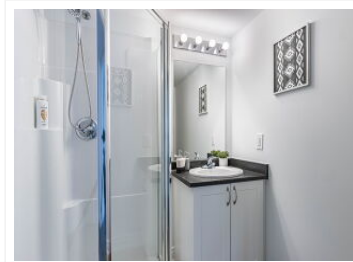

310-1350 Main Street East, Milton, ON L9T 7S7

• Apartment • Condominium • 2 bedrooms • 2 bathrooms

• 1000-1199

View virtual tour at:
<https://view.tours4listings.com/310-1350-main-street-east-milton/>

Don't miss this gorgeous 2 bedrooms very spacious condo located in Dempsy Neighborhood. Recently installed vinyl floor gives the space an ample and luxurious feel and freshly painted condo unit perfect for the first time home buyers or investors. A bright and very spacious 2 bdrm, 2bath corner unit within walking distance to the go train, shopping, leisure Centre, movie theatre, arts Centre and just 2 minutes to the HWY 401. California shutters throughout. In-suite laundry w/upgraded premium high efficiency washer/dryer. 1 parking spot /storage locker/fantastic clubhouse/gym.