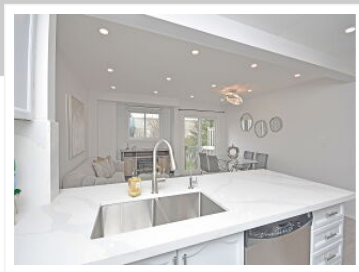

2920 Headon Forest Drive #45, Burlington, ON L7M 4H1

View virtual tour at:
<https://view.tours4listings.com/2920-headon-forest-drive-45-burlington/>

Nazreen Akhtar

647 4660778
nazreenrealestate@gmail.com