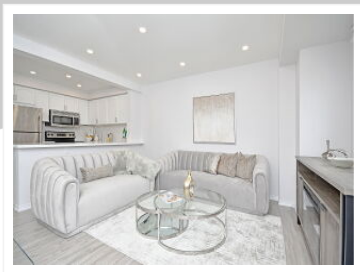

2920 Headon Forest Drive #45, Burlington, ON L7M 4H1

View virtual tour at:
<https://view.tours4listings.com/2920-headon-forest-drive-45-burlington/>

Nazreen Akhtar

647 4660778
nazreenrealestate@gmail.com