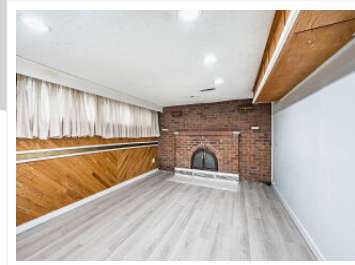

271 Thistle Down Boulevard, Toronto, ON M9V 1K6

View virtual tour at:
<https://view.tours4listings.com/271-thistle-down-boulevard-toronto/>

Lily Gallardo

(647) 461-5489
lghomesgta@gmail.com
<http://www.LilyGallardo.com>