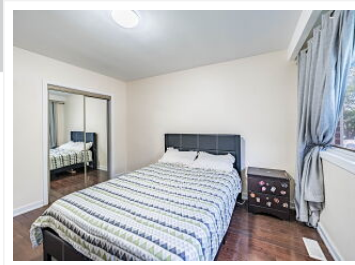

271 Thistle Down Boulevard, Toronto, ON M9V 1K6

View virtual tour at:
<https://view.tours4listings.com/271-thistle-down-boulevard-toronto/>

Lily Gallardo

(647) 461-5489
lghomesgta@gmail.com
<http://www.LilyGallardo.com>