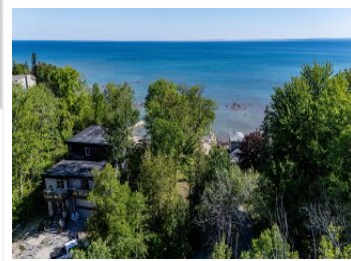

2228 Shore Lane, Wasaga Beach, ON L9Z 2X6

View virtual tour at:
<https://view.tours4listings.com/2228-shore-lane-wasaga-beach/>

David Eisfeld

Sales Representative

etobicokehouses@gmail.com

**Royal LePage R.E. Services Ltd.
Brokerage**