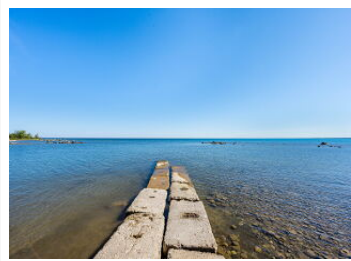

2228 Shore Lane, Wasaga Beach, ON L9Z 2X6

View virtual tour at:
<https://view.tours4listings.com/2228-shore-lane-wasaga-beach/>

David Eisfeld

Sales Representative

etobicokehouses@gmail.com

**Royal LePage R.E. Services Ltd.
Brokerage**