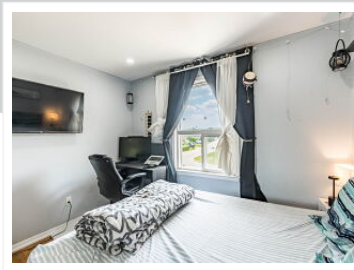

20 Earnscliffe Circle, Brampton, ON L6T 2B2

View virtual tour at:
<https://view.tours4listings.com/20-earnscliffe-circle-brampton/>

Gurnam Singh Panesar
Broker

(647) 654-1900
info@Gurnam.Ca
<http://www.Gurnam.Ca>