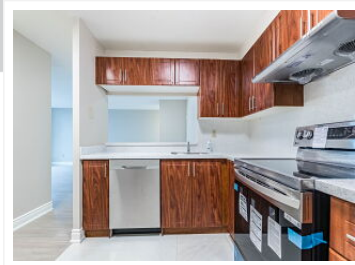

1913-4185 Shipp Drive, Mississauga, ON L4Z 2Y8

View virtual tour at:
<https://view.tours4listings.com/1913-4185-shipp-drive-mississauga/>

Asim Aleem

Broker

(647) 983-3019
aleemasim@gmail.com

Right At Home Realty
Inc. Brokerage