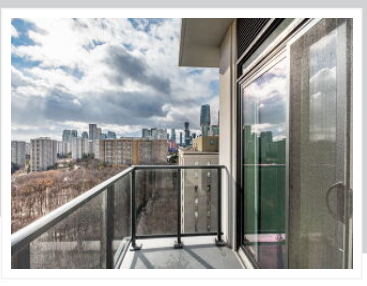

1702-202 Burnhamthorpe Road East, Mississauga, ON L5A 4L4

View virtual tour at:
<https://view.tours4listings.com/1702-202-burnhamthorpe-road-east-mississauga/>

Tomi Varvodic

647-968-9299
tomivarvodic@gmail.com