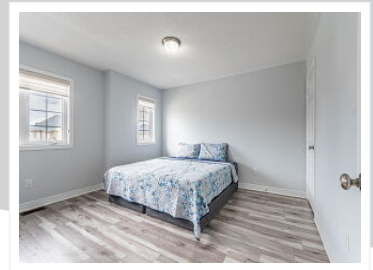

154 Sharpe Crescent, Tottenham, ON L0G 1W0

View virtual tour at:
<https://view.tours4listings.com/154-sharpe-crescent-new-tecumseth/>

Harpatap Virk

6472037428
harji.virk@gmail.com