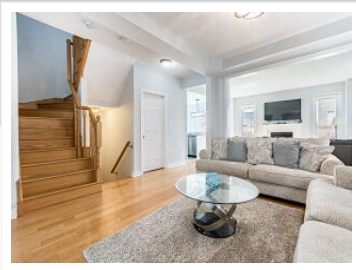

154 Sharpe Crescent, Tottenham, ON L0G 1W0

View virtual tour at:
<https://view.tours4listings.com/154-sharpe-crescent-new-tecumseth/>

Harpatap Virk

6472037428
harji.virk@gmail.com