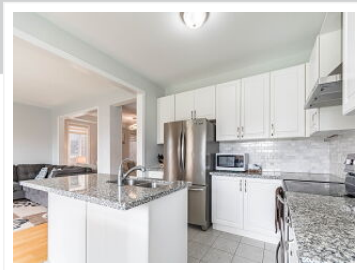

154 Sharpe Crescent, Tottenham, ON L0G 1W0

View virtual tour at:
<https://view.tours4listings.com/154-sharpe-crescent-new-tecumseth/>

Harpatap Virk

6472037428
harji.virk@gmail.com