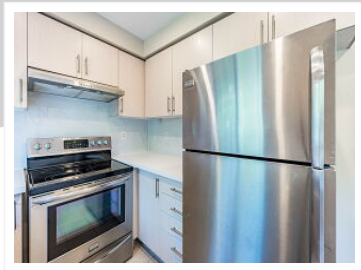

124 Conn Smythe Drive, Toronto, ON M1J 3P5

View virtual tour at:
<https://view.tours4listings.com/124-conn-smythe-drive-toronto/>

Fahim Shahzad

Sales Representative

(416) 303-6192

fahim_shahzad@hotmail.com