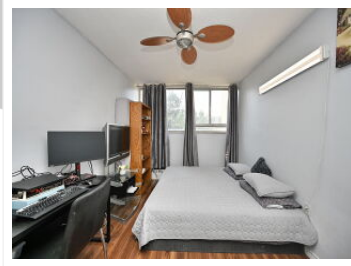

112-1050 Stainton Drive, Mississauga, ON L5C 2T7

1050 STAINTON DR

View virtual tour at:
<https://view.tours4listings.com/112-1050-stainton-drive-mississauga/>

Roshi Yapa
Sales Representative

(647) 706-6896
homesbyroshi@gmail.com