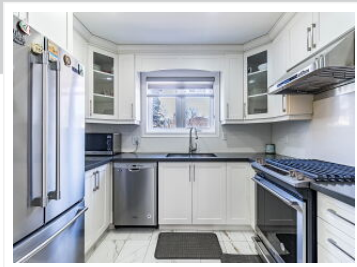

10 Governor Grove Crescent, Brampton, ON L6Y 1A6

View virtual tour at:
<https://view.tours4listings.com/10-governor-grove-crescent-brampton/>

Ranjeet Singh
Broker/Manager

(416) 459-0299
ranjeet.singh@century21.ca
<http://www.ranjeetsingh.ca>