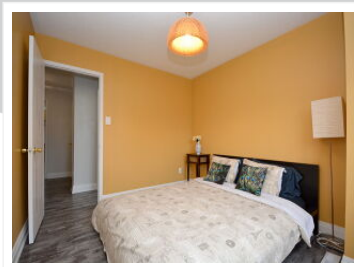

5223 Fairford Crescent. #22, Mississauga, ON L5V 1Z5

View virtual tour at:  
<https://view.tours4listings.com/08289c38/>

**Sumit Mehra**  
Salesperson

(647) 994-8648  
sumitmehra2001@yahoo.com

**Century 21 People's Choice  
Realty Inc.**