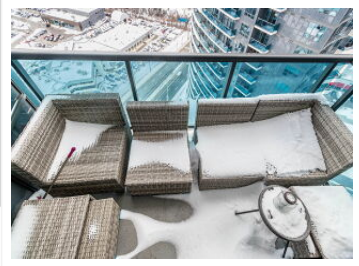

#2232-7161 Yonge Street, Markham, ON L3T 0C8

View virtual tour at:
<https://view.tours4listings.com/-2232-7161-yonge-street-markham/>

Parm Sharda
Broker
4746561
(647) 388-5820
parmsharda@gmail.com
<http://www.parmsharda.com>