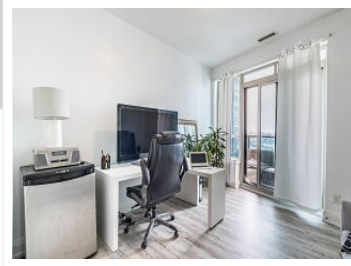

#2232-7161 Yonge Street, Markham, ON L3T 0C8

View virtual tour at:
<https://view.tours4listings.com/-2232-7161-yonge-street-markham/>

Parm Sharda
Broker
4746561
(647) 388-5820
parmsharda@gmail.com
<http://www.parmsharda.com>