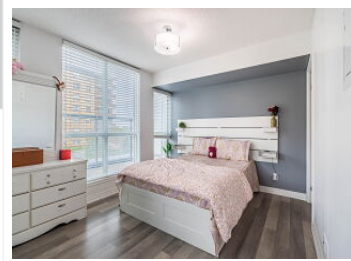

#219-80 Esther Lorrie Drive, Etobicoke, ON M9W 0C6

View virtual tour at:
<https://view.tours4listings.com/-219-80-esther-lorrie-drive-toronto/>

Parm Sharda
Broker
4746561
(647) 388-5820
parmsharda@gmail.com
<http://www.parmsharda.com>