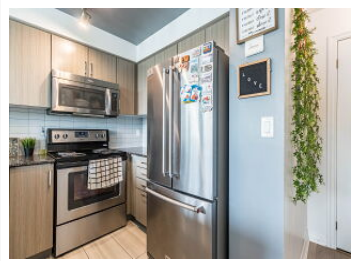

#219-80 Esther Lorrie Drive, Etobicoke, ON M9W 0C6

View virtual tour at:
<https://view.tours4listings.com/-219-80-esther-lorrie-drive-toronto/>

Parm Sharda
Broker
4746561
(647) 388-5820
parmsharda@gmail.com
<http://www.parmsharda.com>